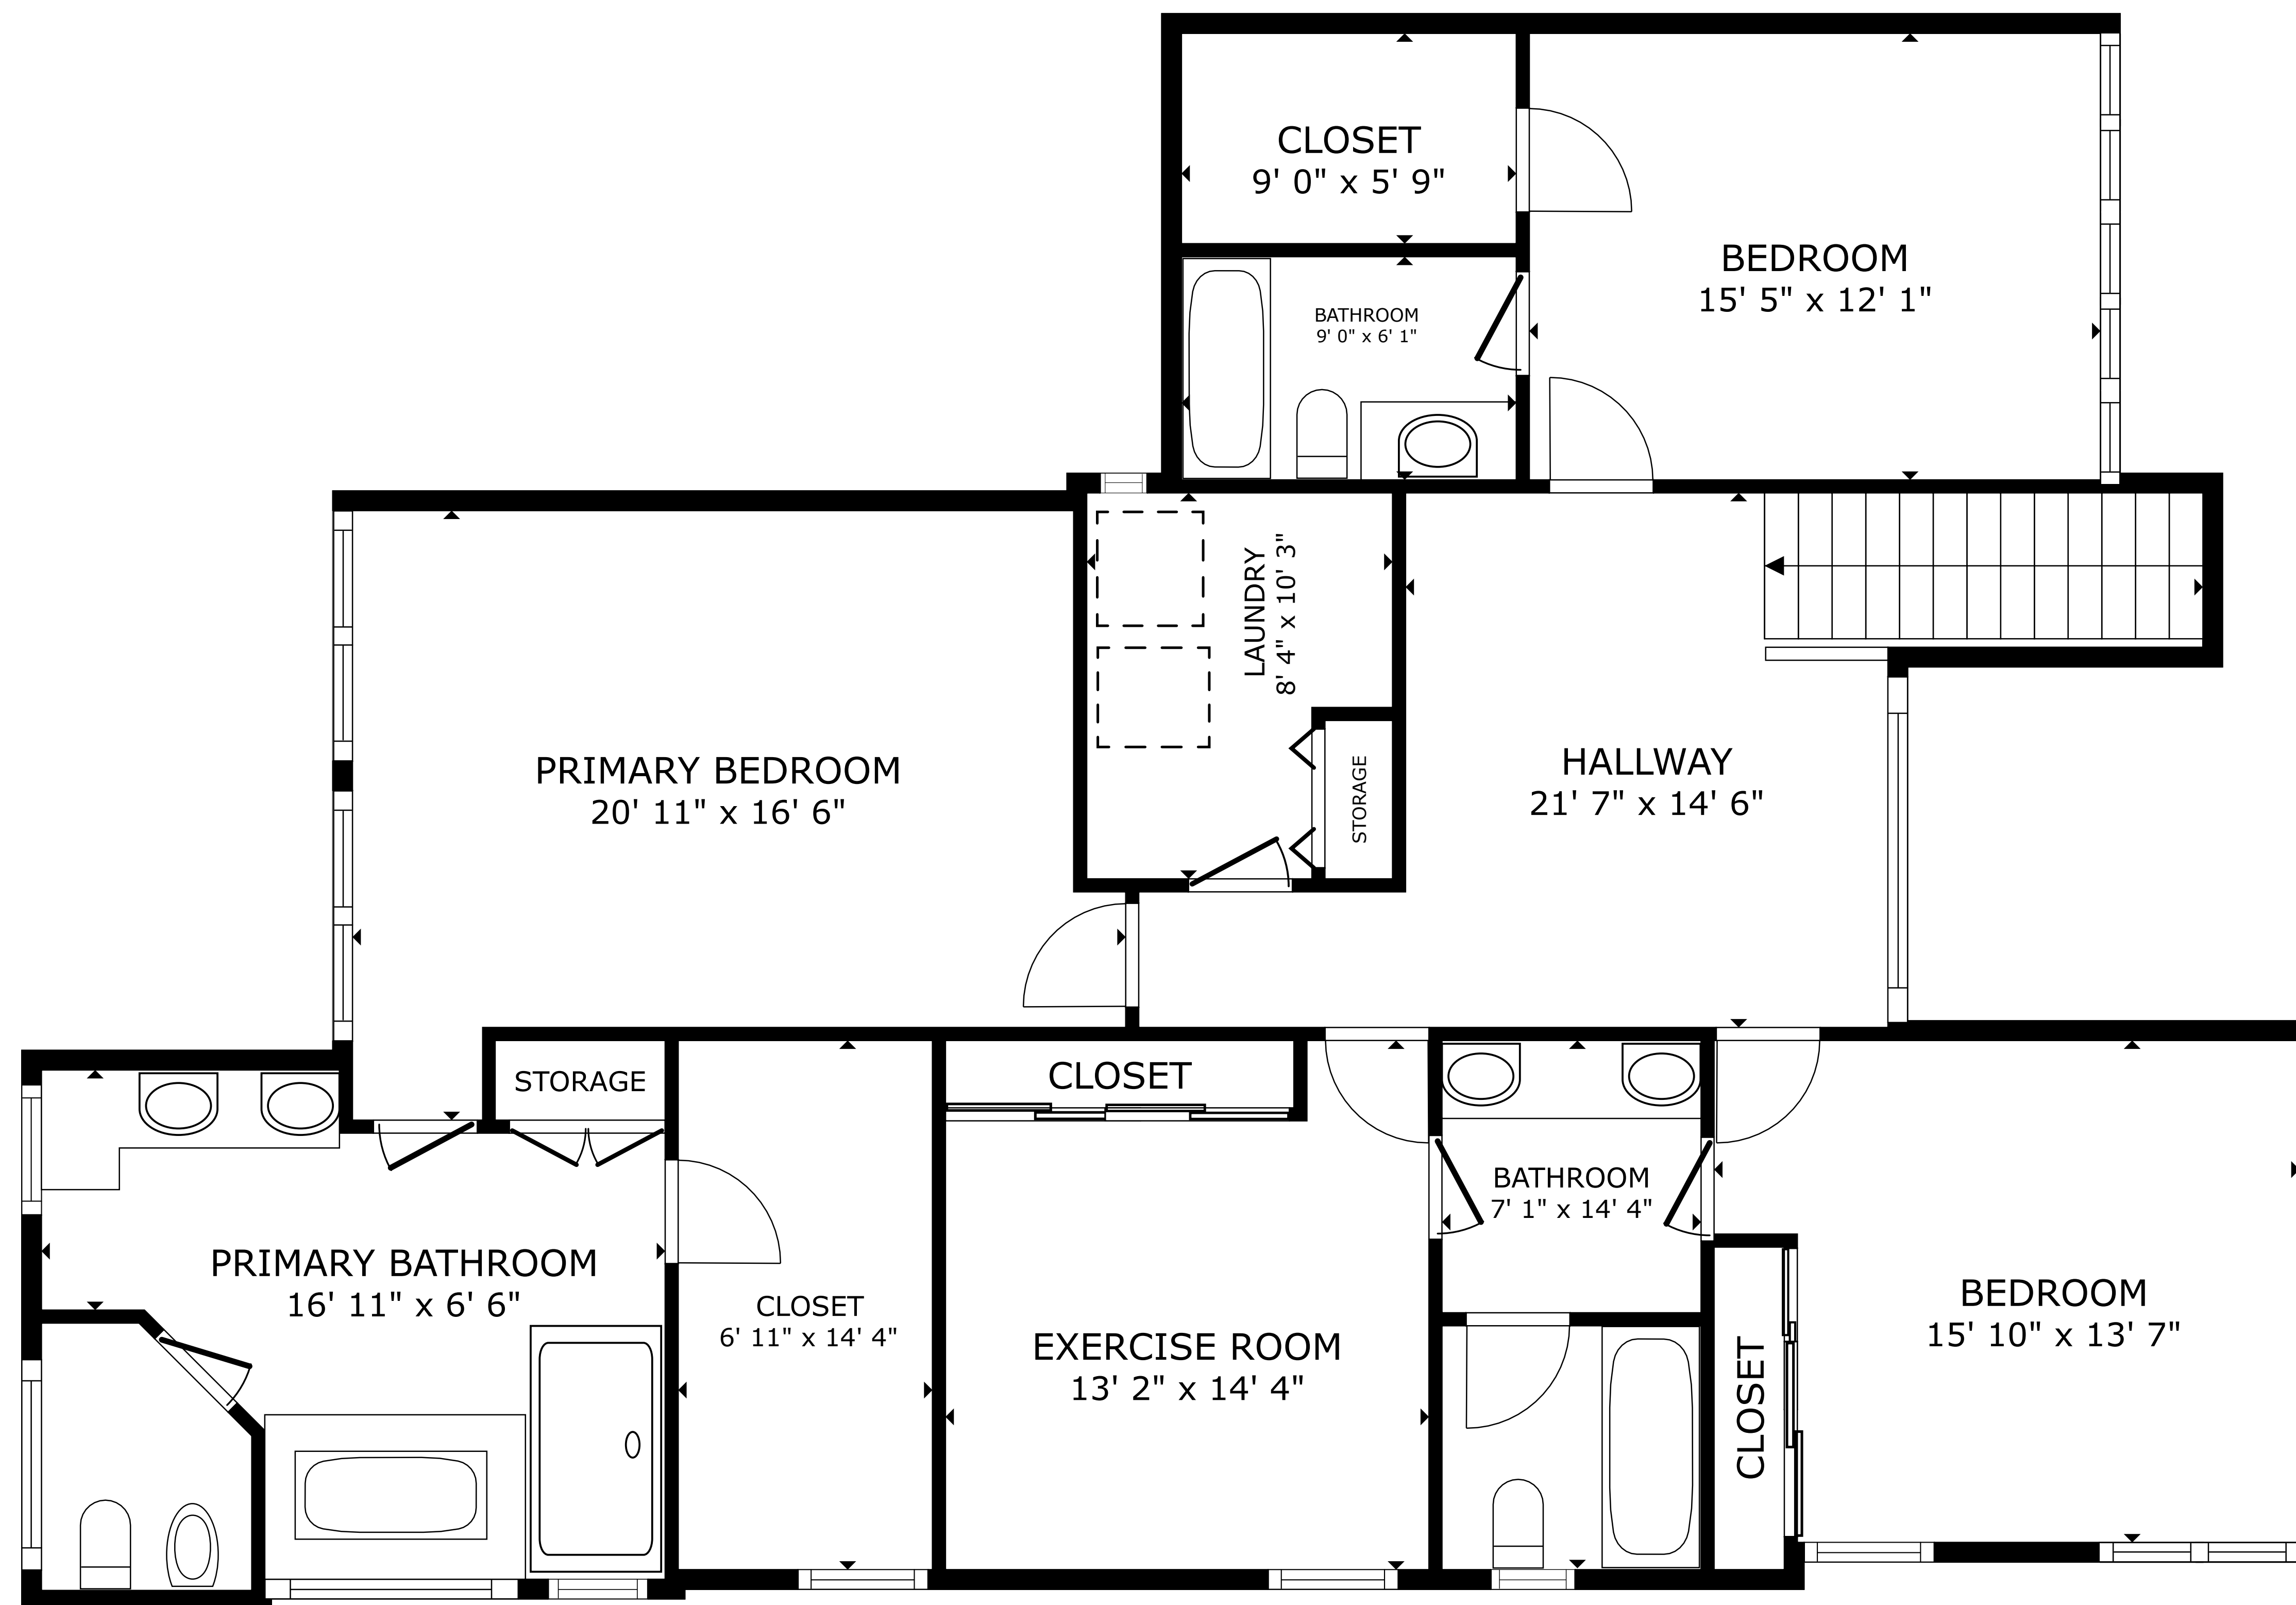

FLOOR 1

GROSS INTERNAL AREA
 FLOOR 1 1,885 sq.ft. FLOOR 2 1,815 sq.ft.
 EXCLUDED AREAS : PATIO
 TOTAL : 3,700 sq.ft.

SIZES AND DIMENSIONS ARE APPROXIMATE, ACTUAL MAY VARY.

FLOOR 2

GROSS INTERNAL AREA
 FLOOR 1 1,885 sq.ft. FLOOR 2 1,815 sq.ft.
 EXCLUDED AREAS : PATIO
 TOTAL : 3,700 sq.ft.

SIZES AND DIMENSIONS ARE APPROXIMATE, ACTUAL MAY VARY.